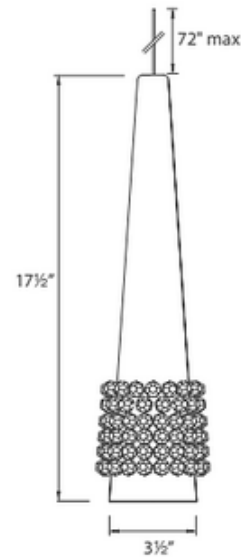

**BRAND**

WAC Lighting

**DESCRIPTION**

QP Kalysta LED Pendant features a transparent fluted glass vase adorned with handapplied multifaceted crystals available in Black Ice, White Diamond or Champagne Diamond. Finish available in Brushed Nickel, Dark Bronze or Chrome. Includes one 6.4 watt 3000K 85CRI LED, 450 lumens. UL listed. Includes 72 inch field adjustable suspension cable and QP quick connect adapter. 5 year product warranty. Dimensions: 3.5 inch diameter x 17.5 inch height. Requires canopy, sold separately.

<b>SHADE COLOR</b>	Black Ice
<b>BODY FINISH</b>	Brushed Nickel
<b>WATTAGE</b>	6.4W
<b>DIMMER</b>	Dimmable
<b>DIMENSIONS</b>	3.5"W x 17.5"H
<b>BULB INCLUDED</b>	
<b>LAMP</b>	1 x LED/6.4W/12V LED

*Technical Information*

<b>LUMINOUS FLUX</b>	450 lumens
<b>LUMENS/WATT</b>	70.31
<b>COLOR RENDERING</b>	85 CRI

**SPEC #** WAC196880

COMPANY	PROJECT	FIXTURE TYPE	APPROVED BY	DATE