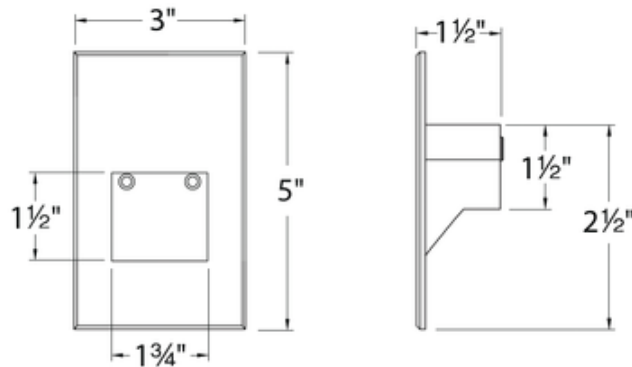

# LEDme Trimless Vertical Step Light

**Description:**

LEDme Trimless Vertical Step and Wall Light features a sleek profile with no visible hardware, designed to seamlessly blend into any architecture. These luminaires offer enhanced energy efficient functionality and optimized light output to adequately illuminate stairs, walls and walkways with little or no glare. Two part construction. 120 volt direct wiring with no driver needed. Fits into 2 x 4 inch junction box with minimum inside dimension of 3 inch length x 2 inch width x 2 inch depth. No heat radiation. Up to 200 fixtures can be connected in parallel. Finish in White which can be painted to match the color of the surface. 40,000 hour average lamp life. 3.3 watt replaceable LED module included. LED available in White 3000K color temperature with 63 lumens, 85 CRI, Amber with 38 lumens, Red with 4 lumens, or Blue with 7 lumens. Dims to 10 percent with electronic low voltage dimmer. Tested and approved dimmers include Lutron Skylark SELV-300P and Leviton Vizia VPE04. UL listed for damp locations. Includes 5 year warranty. 3 inch width x 5 inch height x 1.5 inch depth.

Shown in: White / White

**List Price:** \$75.00  
**Our Price:** \$54.00

**Shade Color:** White  
**Body Finish:** White  
**Lamp:** 1 x LED/3.3W/120V LED  
**Wattage:** 3.3W  
**Dimmer:** Low Voltage Electronic  
**Dimensions:** 5"H x 3"W x 1.5"D

**Technical Information**

**Luminous Flux:** 63 lumens  
**Lumens/Watt:** 19.09  
**Color Rendering:** 85 CRI  
**Ceiling Type:** Drywall Trimless/Flush  
**Aperture Shape:** Rectangular

Product Number: <b>WAC196922</b>			
Company:		Fixture Type:	Date: Mar 21, 2018
Project:		Approved By:	