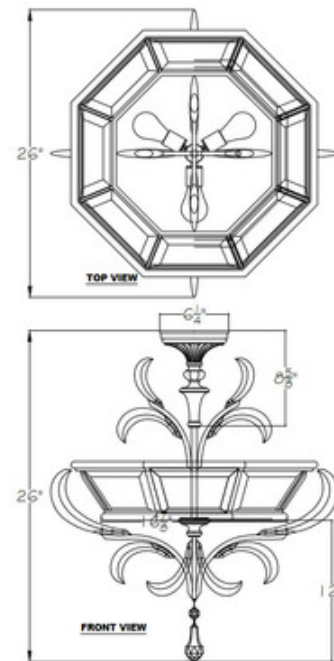

**BRAND** Fine Art Handcrafted Lighting

**DESCRIPTION**

The Beveled Arcs Semi Flush Ceiling Light brings a warm traditional look to your interior space. Beveled Crystals adorn the Crackle glass diffuser and are complemented by a frame in Gold, Silver, Gold Leaf, or Silver Leaf. Not suitable for vaulted ceilings. Canopy: 6.25 inch diameter. Made in the USA. UL listed.

*Shown in: Silver / Crystal*

<b>SHADE COLOR</b>	Crystal
<b>BODY FINISH</b>	Silver
<b>WATTAGE</b>	45W
<b>DIMMER</b>	Standard 120V
<b>DIMENSIONS</b>	26"W x 26"H
<b>BULB NOT INCLUDED</b>	
<b>LAMP</b>	3 x A19/Medium (E26)/15W/120V LED

**SPEC #** FAL197066

COMPANY	PROJECT	FIXTURE TYPE	APPROVED BY	DATE