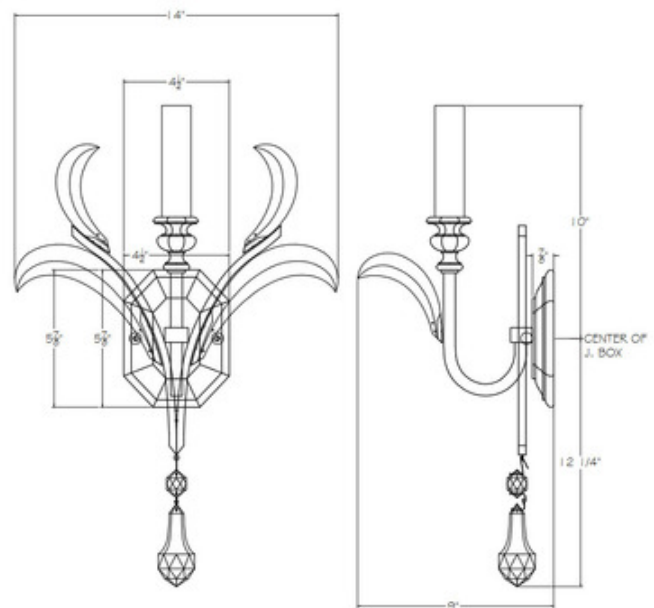

BRAND Fine Art Handcrafted Lighting

DESCRIPTION

The Beveled Arcs Bloom Wall Sconce brings a warm traditional look to your interior space. Beveled Crystals are complemented by a frame in Gold, Silver, Gold Leaf, or Silver Leaf and topped with a Cream fabric hardback shade. Made in the USA. UL listed.

Shown in: Silver / Crystal

SHADE COLOR	Crystal
BODY FINISH	Silver
WATTAGE	60W
DIMMER	Standard 120V
DIMENSIONS	14"W x 25"H x 9"D
BULB NOT INCLUDED	
LAMP	1 x B10/Candelabra (E12)/60W/120V Incandescent 1 x B10/Candelabra (E12)/120V LED

SPEC # FAL197072

COMPANY	PROJECT	FIXTURE TYPE	APPROVED BY	DATE