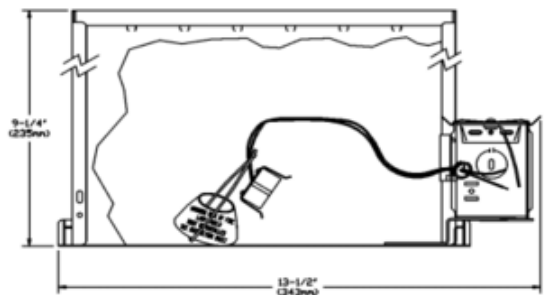

COMPANY	PROJECT	FIXTURE TYPE	APPROVED BY	DATE