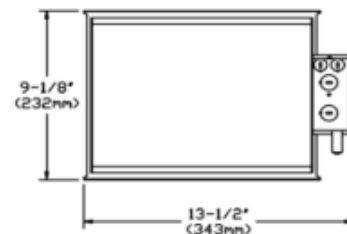

COMPANY	PROJECT	FIXTURE TYPE	APPROVED BY	DATE