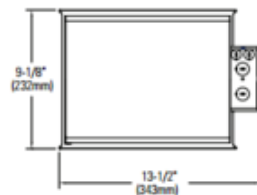

COMPANY	PROJECT	FIXTURE TYPE	APPROVED BY	DATE