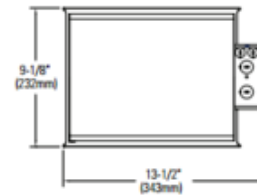

COMPANY

PROJECT

FIXTURE TYPE

APPROVED BY

DATE