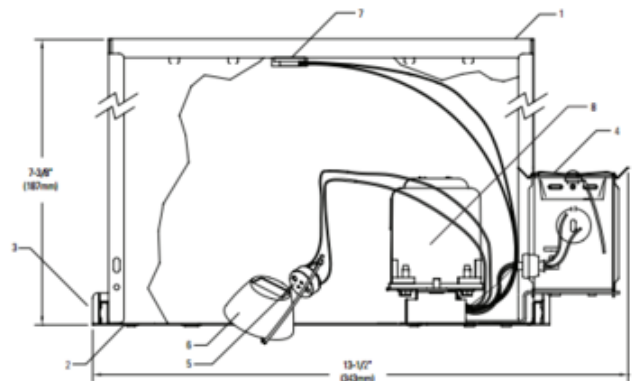

COMPANY	PROJECT	FIXTURE TYPE	APPROVED BY	DATE