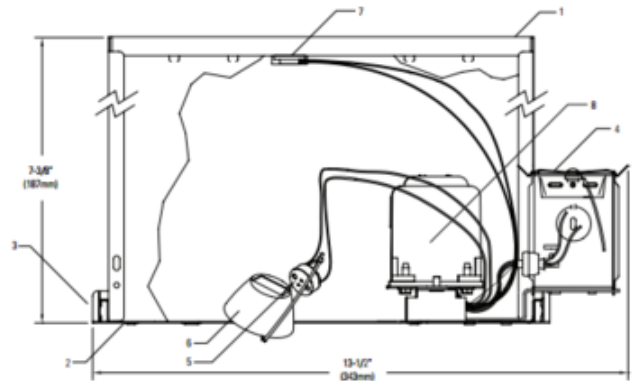

COMPANY

PROJECT

FIXTURE TYPE

APPROVED BY

DATE