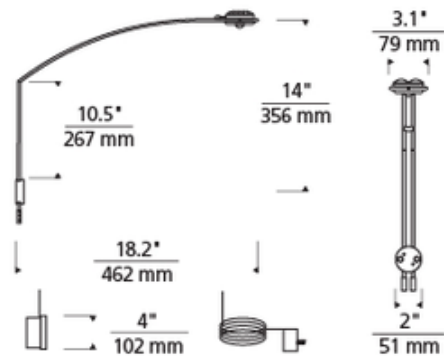

**BRAND** Visual Comfort Modern

**DESCRIPTION**

Mona Lisa Picture Light is specially designed for use in gallery applications and offers impressive output while maintaining high color reproduction qualities. Available in Satin/Polished Nickel finish. Head pivots 330 degrees to easily direct the beam. Includes 7 watt, 12 volt LED module with 2700K color temperature with 90CRI. 40 degree optic, 460 lumens. 50 inch square recommended picture dimensions. For hardwire to standard junction box. Dimmable with a low voltage electronic dimmer, sold separately. Also available in a cord and plug version.

<b>SHADE COLOR</b>	N/A
<b>BODY FINISH</b>	Satin Nickel
<b>WATTAGE</b>	7W
<b>DIMMER</b>	Low Voltage Electronic
<b>DIMENSIONS</b>	3.1"W x 10.5"H x 14"D
<b>BULB INCLUDED</b>	
<b>LAMP</b>	1 x LED/7W/12V LED

*Technical Information*

<b>LUMINOUS FLUX</b>	460 lumens
<b>LUMENS/WATT</b>	65.71
<b>LAMP COLOR</b>	3500K
<b>COLOR RENDERING</b>	85 CRI

**SPEC #** TLG198375

COMPANY	PROJECT	FIXTURE TYPE	APPROVED BY	DATE