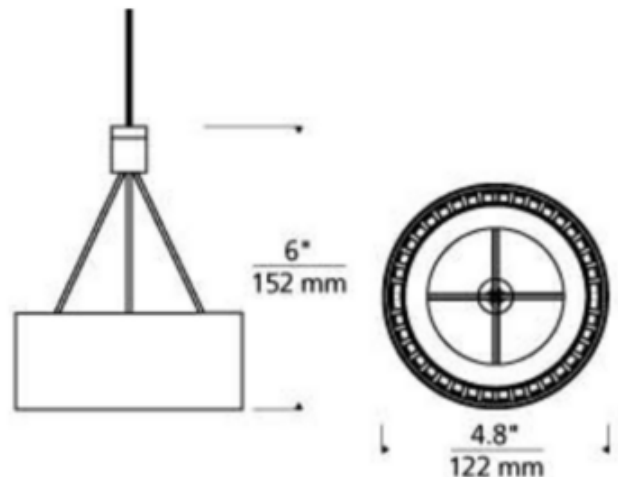

COMPANY	PROJECT	FIXTURE TYPE	APPROVED BY	DATE