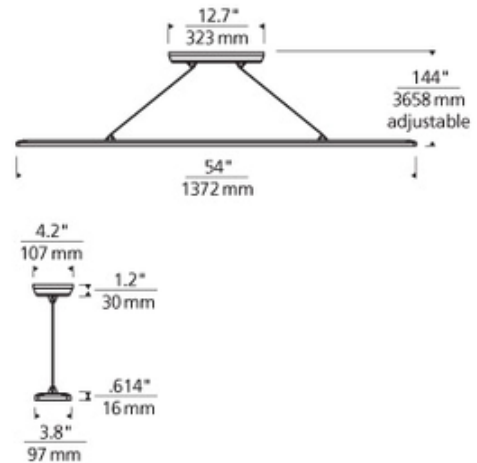

COMPANY	PROJECT	FIXTURE TYPE	APPROVED BY	DATE