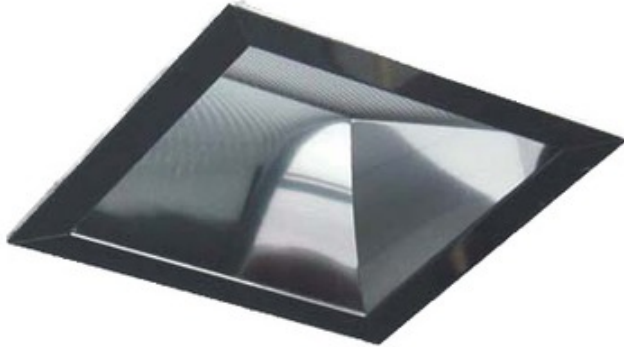

Matrix 4.5 Inch Square CFL Lensed Wall Wash Trim

Description:

Matrix 4.5 x 4.5 Inch Lensed Wall Wash Trim is made of pre-finished aluminum with a low iridescence Comfort Clear Diffuse reflector and Polished flange. Includes 5/32 inch thick tempered glass prismatic spread lens. One 120 volt, 26/32 watt Triple tube GX24q-3 compact fluorescent lamp is required, but not included. UL listed for wet locations. A complete fixture includes a frame-in kit and a trim, sold separately.

Shown in: Comfort Clear Diffuse / Polished Trim

List Price: \$507.25
Our Price: \$126.81

Shade Color: Comfort Clear Diffuse / Polished Trim
Body Finish: N/A
Lamp: 1 x T4/GX24q-3/32W/277V Compact Fluorescent
Wattage: 32W
Dimmer: N/A
Dimensions: 4.5"W x 4.5"D

Technical Information

Function: Wall Washer
Ceiling Type: Drywall with Trim
Aperture Shape: Square
Aperture Size: 4.500"

Product Number: LTL 19852			
Company:		Fixture Type:	Date: Mar 20, 2018
Project:		Approved By:	