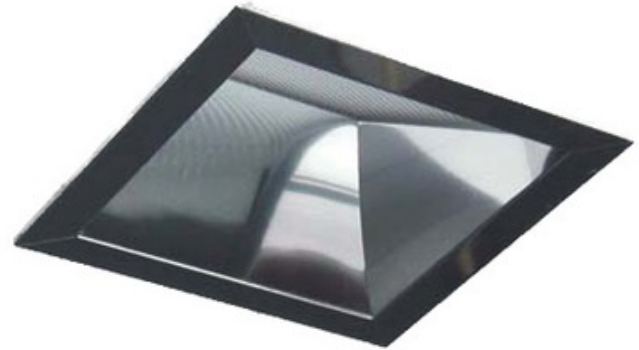

BRAND

Lightolier by Signify

DESCRIPTION

Matrix 4.5 x 4.5 Inch Lensed Wall Wash Trim is made of pre-finished aluminum with a low iridescence Comfort Clear Diffuse reflector and Polished flange. Includes 5/32 inch thick tempered glass prismatic spread lens. One 120 volt, 26/32 watt Triple tube GX24q-3 compact fluorescent lamp is required, but not included. UL listed for wet locations. A complete fixture includes a frame-in kit and a trim, sold separately.

TRIM COLOR	Comfort Clear Diffuse / Polished Trim
BODY FINISH	N/A
WATTAGE	32W
DIMMER	N/A
DIMENSIONS	4.5"W x 4.5"D
BULB NOT INCLUDED	
LAMP	1 x T4/GX24q-3/32W/277V Compact Fluorescent

Technical Information

FUNCTION	Wall Washer
CEILING TYPE	Drywall with Trim
APERTURE SHAPE	Square
APERTURE SIZE	4.500"

SPEC #	LTL19852
---------------	----------

COMPANY

PROJECT

FIXTURE TYPE

APPROVED BY

DATE
