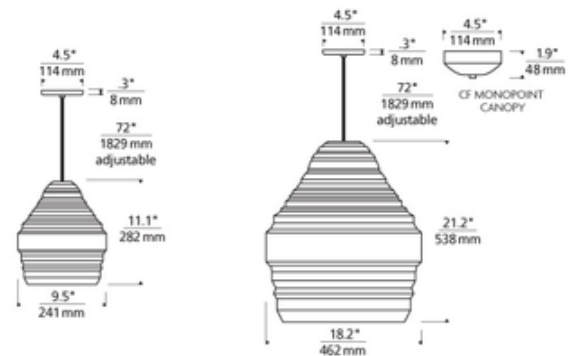

BRAND

Visual Comfort Modern

DESCRIPTION

Ryker Pendant, elegantly simple yet visually complex, its scale and silhouette combine to give a fresh take on large warehouse-inspired design. The spun metal shade is formed into varying angular planes to create depth and dimension. Its crisp inflections are softened by a matte, rubberized finish to complete the modern industrial aesthetic. Available in two sizes with outside/inside finishes in Black, White, Brushed Aluminum, or Gold finish. Small version requires one 120 volt, 53 watt medium base A-type lamp (not included), or one 120 volt, 19 watt medium base A21 LED lamp, 2700K, 90CRI, 1680 lumens. Large version requires one 120 volt, 53 watt medium base A-type lamp (not included), or one 120 volt, 19 watt medium base A21 LED module, 2700K, 90CRI, 1680 lumens. ETL listed. Dimensions: Small: 9.5 inch diameter x 11.1 inch height. Large: 18.5 inch diameter x 21.2 inch height. Both sizes include six feet of field-cuttable cloth cord to match finish selection.

SHADE COLOR	Grey
BODY FINISH	N/A
WATTAGE	53W
DIMMER	Standard 120V
DIMENSIONS	72"L x 18.2"W x 21.2"H
BULB NOT INCLUDED	
LAMP	1 x A19/Medium (E26)/53W/120V Incandescent 1 x A21/Medium (E26)/120V LED

SPEC # TLG198585