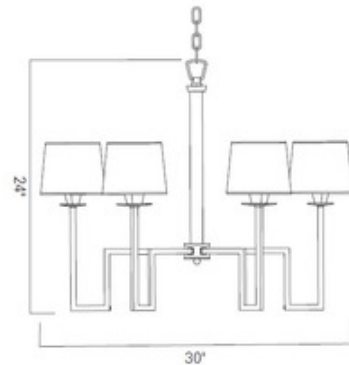

BRAND

Norwell Lighting

DESCRIPTION

The Maya Chandelier is reminiscent of the forms and shapes found throughout Mayan temples. Its elegant timeless design will complement a variety of style. Available with White shades and a Polished Nickel or Aged Brass finish. Canopy: 4.75 inch diameter. UL listed.

| | |
|--------------------------|---|
| SHADE COLOR | White |
| BODY FINISH | Polished Nickel |
| WATTAGE | 360W |
| DIMMER | Standard 120V |
| DIMENSIONS | 20"W x 22"H |
| BULB NOT INCLUDED | |
| LAMP | 6 x A19/Medium (E26)/60W/120V Incandescent 6 x A19/Medium (E26)/120V LED |

Technical Information

| | |
|---------------------------|------------------|
| PRODUCT DIMENSIONS | Chain Length: 72 |
|---------------------------|------------------|

| | |
|---------------|-----------|
| SPEC # | NRW199289 |
|---------------|-----------|