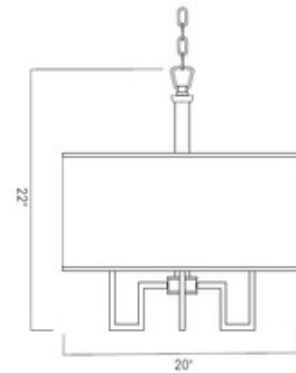

BRAND

Norwell Lighting

DESCRIPTION

The Maya Chandelier is reminiscent of the forms and shapes found throughout Mayan temples. It's elegant timeless design will complement a variety of styles.

SHADE COLOR	White
BODY FINISH	Aged Brass
WATTAGE	32W
DIMMER	Standard 120V
DIMENSIONS	20"W x 22"H
BULB NOT INCLUDED	
LAMP	4 x A19/Medium (E26)/8W/120V LED 4 x A19/Medium (E26)/120V LED 4 x A19/Medium (E26)/60W/120V Incandescent

Technical Information

PRODUCT DIMENSIONS	Chain Length: 72
---------------------------	------------------

SPEC #	NRW199290
---------------	-----------

COMPANY	PROJECT	FIXTURE TYPE	APPROVED BY	DATE