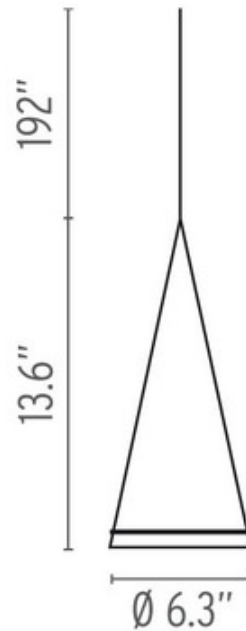

Fucsia 1 Light Pendant

Designer: Achille Castiglioni

Description:

The Fucsia Pendant includes one hand-blown Clear glass shade with a Sandblasted edge and translucent silicone ring with a White cord. One 40 watt, 120 volt R50 candelabra base incandescent bulb is included. 6.3 inch width x 13.6 inch height 205.6 inch overall length. UL listed.

Shown in: White / Clear

List Price: \$635.71
Our Price: \$378.25

Shade Color: Clear
Body Finish: White
Lamp: 1 x R50/E14 (European)/40W/120V Incandescent
Wattage: 40W
Dimmer: Incandescent
Dimensions: 205.6"L x 13.6"H x 6.3"W