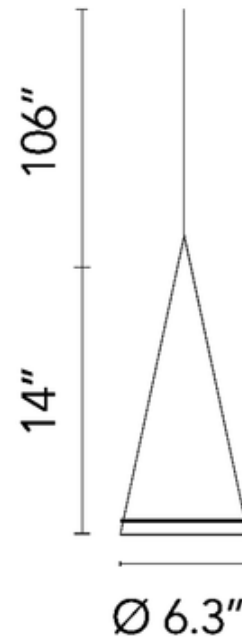

Technical Information

PRODUCT DIMENSIONS	Cord Length: 106"

SPEC #

FLO1994

COMPANY

PROJECT

FIXTURE TYPE

APPROVED BY

DATE