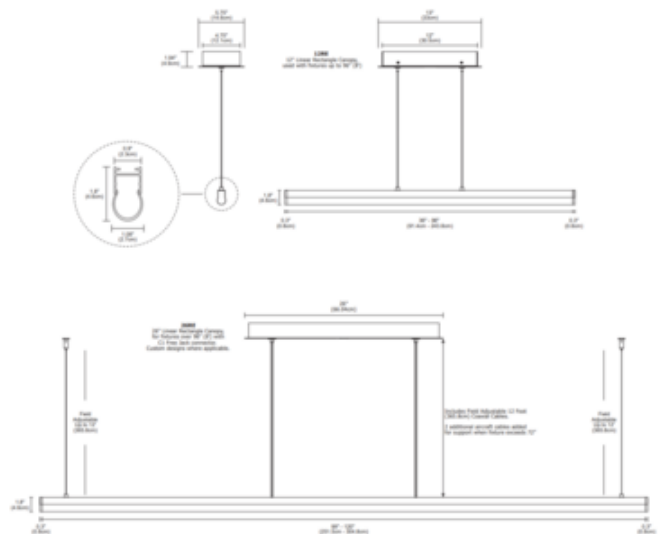

BRAND

PureEdge Lighting

DESCRIPTION

The Cirrus Power T1 Lens Suspension with Center Feed is a linear LED fixture that offers direct light in a clean, contemporary style. Available in various increments from 36 to 120 inches with a 176 degree white diffused tubular lens, a variety of finishes, four wattage options, and a spectrum of color temperature options. Chrome finish available up to 84 inch length. Includes a linear canopy with a 120V/24VDC Universal LED power supply, and 12 foot adjustable coaxial cables. A support cable will be added on each end when fixture is over 72 inches in length. Dimmable with an electronic low voltage (ELV), Triac (magnetic), or 0-10V dimmer, sold separately. Note: Product is built to order.

Shown in: Satin Nickel / White Lens

SHADE COLOR	White Lens
BODY FINISH	Satin Aluminum
WATTAGE	21W
DIMMER	Low Voltage Electronic
DIMENSIONS	36"L x 1.125"W x 1.75"H
INTEGRATED LED MODULE	
LAMP	3 x LED/7W/24V LED

Technical Information

LUMINOUS FLUX	756 lumens
LUMENS/WATT	108.00
LAMP COLOR	2700K
COLOR RENDERING	92 CRI

SPEC # EDG200011

COMPANY	PROJECT	FIXTURE TYPE	APPROVED BY	DATE