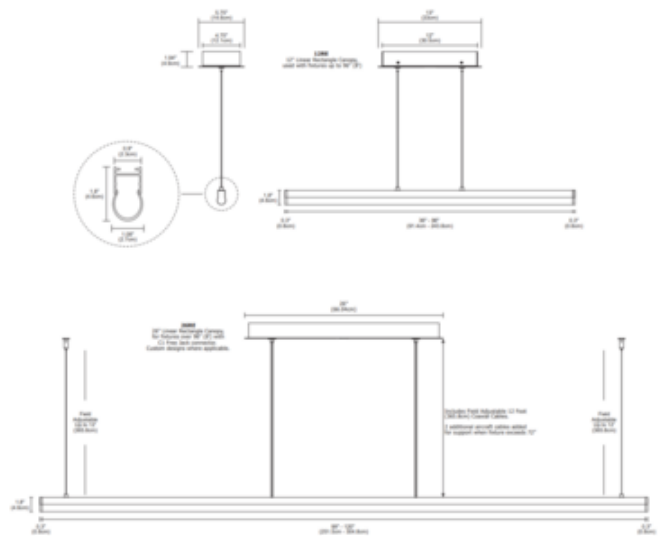

**BRAND**

PureEdge Lighting

**DESCRIPTION**

The Cirrus Power T1 Lens Suspension with Center Feed is a linear LED fixture that offers direct light in a clean, contemporary style. Available in various increments from 36 to 120 inches with a 176 degree white diffused tubular lens, a variety of finishes, four wattage options, and a spectrum of color temperature options. Chrome finish available up to 84 inch length. Includes a linear canopy with a 120V/24VDC Universal LED power supply, and 12 foot adjustable coaxial cables. A support cable will be added on each end when fixture is over 72 inches in length. Dimmable with an electronic low voltage (ELV), Triac (magnetic), or 0-10V dimmer, sold separately. Note: Product is built to order.

*Shown in: Satin Nickel / White Lens*

<b>SHADE COLOR</b>	White Lens
<b>BODY FINISH</b>	Satin Aluminum
<b>WATTAGE</b>	21W
<b>DIMMER</b>	Low Voltage Electronic
<b>DIMENSIONS</b>	36"L x 1.125"W x 1.75"H
<b>INTEGRATED LED MODULE</b>	
<b>LAMP</b>	3 x LED/7W/24V LED

*Technical Information*

<b>LUMINOUS FLUX</b>	756 lumens
<b>LUMENS/WATT</b>	108.00
<b>LAMP COLOR</b>	2700K
<b>COLOR RENDERING</b>	92 CRI

**SPEC #** EDG200011

COMPANY	PROJECT	FIXTURE TYPE	APPROVED BY	DATE