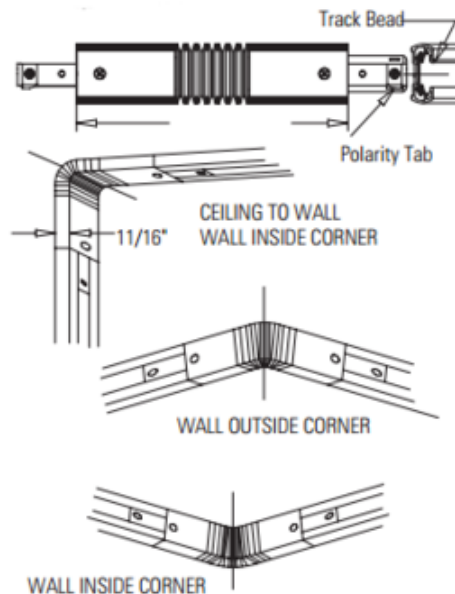

Product Number: LTL20017			
Company:		Fixture Type:	Date: Mar 19, 2018
Project:		Approved By:	

#1224TR-9153-XXXXX-OOWH

Fax: (773) 883-6131

Phone: 866-954-4489

Address: 1718 W. Fullerton Ave. Chicago IL 60614

www.Lightology.com