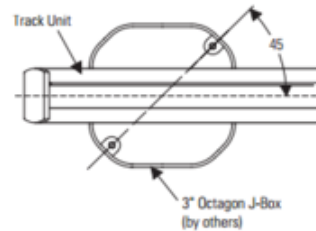

Radius Track 9163 Saddle Canopy Kit

Description:

The Radius Track Saddle Canopy Kit mounts anywhere along the track (excluding track mounting hole locations) for power feed from 3 or 4 inch octagonal junction boxes. Available in Matte White or Matte Black finish. Track must be mounted at 45 to the mounting holes when using a 3 inch junction box. Max load 20 amps at 120 volt 60Hz. UL listed. 4.5 inch square x 1.18 inch height.

Shown in: Matte White

List Price: \$37.22
 Our Price: \$22.33

Shade Color: N/A
 Body Finish: Matte White
 Lamp: N/A
 Wattage: N/A
 Dimmer: N/A
 Dimensions: 1.18"H x 4.5"W x 4.5"D

Product Number: LTL20020			
Company:		Fixture Type:	Date: Mar 24, 2018
Project:		Approved By:	