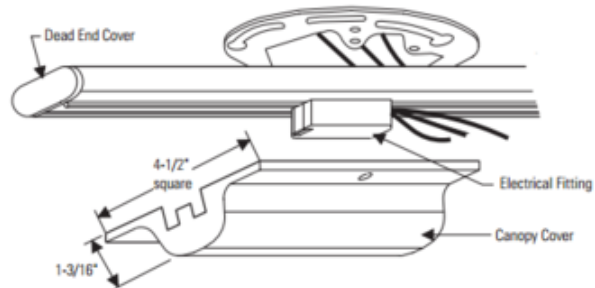

Radius Track 9163 Saddle Canopy Kit

Description:

The Radius Track Saddle Canopy Kit mounts anywhere along the track (excluding track mounting hole locations) for power feed from 3 or 4 inch octagonal junction boxes. Available in Matte White or Matte Black finish. Track must be mounted at 45 to the mounting holes when using a 3 inch junction box. Max load 20 amps at 120 volt 60Hz. UL listed. 4.5 inch square x 1.18 inch height.

Shown in: Matte White

List Price: \$37.22
 Our Price: \$22.33

Shade Color: N/A
 Body Finish: Matte White
 Lamp: N/A
 Wattage: N/A
 Dimmer: N/A
 Dimensions: 1.18"H x 4.5"W x 4.5"D

Product Number: LTL20020			
Company:		Fixture Type:	Date: Mar 24, 2018
Project:		Approved By:	