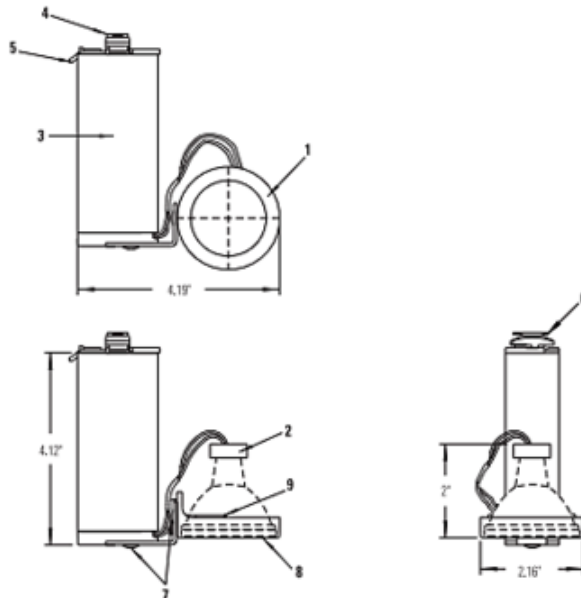

Lytespan 9175 Miniforms Shallow Ring MR16 Track Head

Description:

Lytespan 9175 Miniforms Shallow Ring MR16 track head is made of stamped steel and features 180 degree horizontal rotation and 180 degree vertical rotation. Finish available in Matte White, Matte Black or Metallic Aluminum. Includes electronic low voltage transformer housed in extruded aluminum and tempered glass lamp guard. One 75 watt, 12 volt GU5.3 base MR16 lamp is required, but not included. 2.1 inch diameter x 4.1 inch length. Compatible with Lytespan Basic 1-circuit, Advent 1 or 2 circuit, and Radius 1-circuit track systems.

Shown in: Matte White

List Price: \$212.96
 Our Price: \$127.78

Shade Color: N/A
 Body Finish: Matte White
 Lamp: 1 x MR16/GU5.3 (bipin)/75W/12V Halogen
 1 x MR16/GU5.3 (bipin)/12V LED
 Wattage: 75W
 Dimmer: Low Voltage Electronic
 Dimensions: 4.1"L x 2.1"W