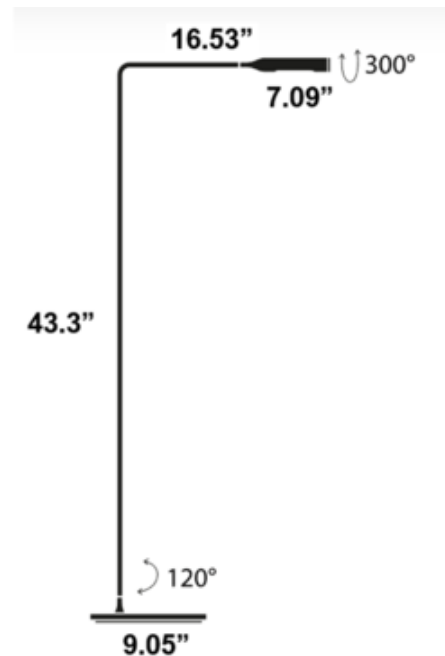

**BRAND**

Lumina Italia

**DESCRIPTION**

The Flo Floor Lamp is the very essence of light, minimal yet elegant, sober yet forceful, geometric yet harmonious and warm. The most advanced LED technology glamorizes this range of lamps for task and reading. Head rotates 300 degrees and the arm pivots on base 120 degrees. Made of varnish coated aluminum. Features 2-level dimmer on head allowing for full light intensity with one click and half light intensity with two clicks.

Shown in: Soft Touch Black

<b>SHADE COLOR</b>	N/A
<b>BODY FINISH</b>	Soft Touch Black
<b>WATTAGE</b>	6W
<b>DIMMER</b>	Included
<b>DIMENSIONS</b>	9.05"W x 43.3"H x 16.53"D
<b>INTEGRATED LED MODULE</b>	
<b>LAMP</b>	1 x LED/6W/120V LED

*Technical Information*

<b>LUMINOUS FLUX</b>	314 lumens
<b>LUMENS/WATT</b>	52.33
<b>LAMP COLOR</b>	3000K
<b>COLOR RENDERING</b>	90 CRI

**SPEC #** LUM200787

COMPANY	PROJECT	FIXTURE TYPE	APPROVED BY	DATE