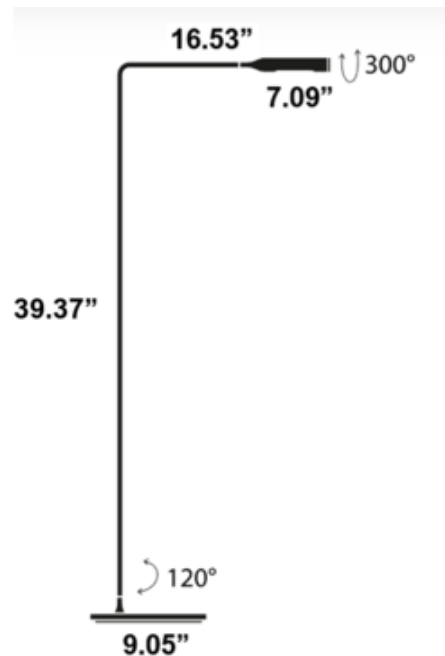

**DESIGNER** Norman Foster  
**BRAND** Lumina Italia

**DESCRIPTION**

The Flo Lounge Floor Lamp is the very essence of light: minimal yet elegant, sober yet forceful, geometric yet harmonious and warm. Head rotates 300 degrees for direct lighting and arm pivots on the base 120 degrees. The most advanced LED technology glamorizes this range of lamps floor. Made of varnish coated aluminum. Features 2-level dimmer on head allowing for full light intensity with one click and half light intensity with two clicks.

Shown in: Soft Touch Black

<b>SHADE COLOR</b>	N/A
<b>BODY FINISH</b>	Soft Touch Black
<b>WATTAGE</b>	3W
<b>DIMMER</b>	Included
<b>DIMENSIONS</b>	9.05"W x 39.37"H x 16.53"D
<b>INTEGRATED LED MODULE</b>	
<b>LAMP</b>	1 x LED/3W/120V LED
<i>Technical Information</i>	
<b>LUMINOUS FLUX</b>	207 lumens
<b>LUMENS/WATT</b>	69.00
<b>LAMP COLOR</b>	3000K
<b>COLOR RENDERING</b>	90 CRI
<b>SPEC #</b>	LUM200814