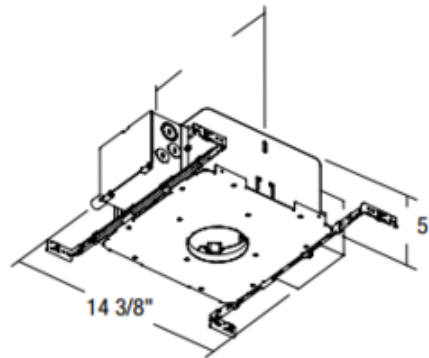

# Evolution C3ALV 3 In AirSeal Non-IC Mag Frame-In Kit 120/277

**Description:**

Calculite Evolution C3ALV 3 Inch AirSeal Non-IC New Construction Frame-In Kit with magnetic transformer. Non-IC designation requires that insulation must be kept a minimum of 3 inches away from housing. AirSeal minimizes air leakage to less than 2 CFM at 1.57 PSF. Includes 120/277 volt magnetic transformer. One 42-65 watt, 12 volt GU5.3 MR16 halogen lamp is required, but not included. Lamp wattage restriction: 65 watt for up to 1 inch thick ceiling and 50 watt for greater than 1 inch up to 2 inch thick. UL listed for damp locations. 14.4 inch width x 9.6 inch depth x 5 inch height. A complete fixture includes a frame-in kit and a trim, sold separately.

**Technical Information**

Ceiling Type: Drywall with Trim  
 Housing Type: New construction NON IC Airtight  
 Housing Height: 5"  
 Aperture Shape: Round  
 Aperture Size: 0.000"  
 Product Dimensions: 3.5 inch cutout