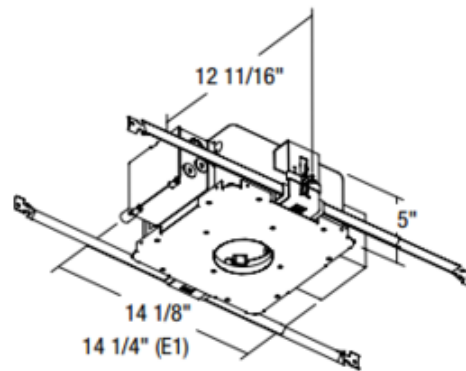

Evolution C3LV 3 Inch Non-IC Magnetic Frame-In Kit 120/277V

Description:

Calculite Evolution C3LV 3 Inch Non-IC New Construction Frame-In Kit with magnetic transformer. Non-IC designation requires that insulation must be kept a minimum of 3 inches away from housing. Includes 120/277 volt magnetic transformer. One 42-65 watt, 12 volt GU5.3 MR16 halogen lamp is required, but not included. Lamp wattage restriction: 65 watt for up to 1 inch thick ceiling and 50 watt for greater than 1 inch up to 2 inch thick. UL listed for damp locations. 14.1 inch width x 12.7 inch depth x 5 inch height. A complete fixture includes a frame-in kit and a trim, sold separately.

Shown in: Matte Black

List Price: \$403.19
 Our Price: \$241.91

Shade Color: N/A
 Body Finish: Matte Black
 Lamp: 1 x MR16/GU5.3 (bipin)/65W/12V Halogen
 Wattage: 65W
 Dimmer: Low Voltage Magnetic
 Dimensions: 5"H x 14.1"W x 12.7"D

Technical Information

Ceiling Type: Drywall with Trim
 Housing Type: New Construction NON IC
 Housing Height: 5"
 Aperture Shape: Round
 Aperture Size: 3.000"
 Product Dimensions: 3.5 inch cutout

Product Number: LTL20121			
Company:		Fixture Type:	Date: Apr 26, 2018
Project:		Approved By:	