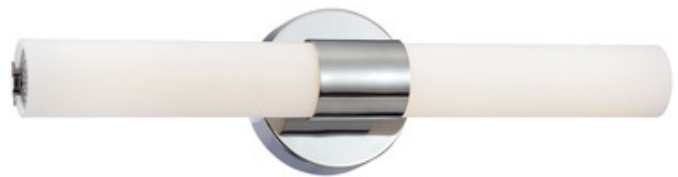

BRAND

George Kovacs

DESCRIPTION

The Saber II LED Bath Bar features two Etched White glass cylinder shades supported by a round backplate. Its simple yet elegant design will complement a variety of interior decor styles. Can be mounted vertically or horizontally. Dimmable with Lutron Diva CFL LED dimmers.

Shown in: Chrome / Etched White

SHADE COLOR	Etched White
BODY FINISH	Chrome
WATTAGE	20W
DIMMER	Low Voltage Electronic
DIMENSIONS	21"W x 5.25"H x 4.75"D
INTEGRATED LED MODULE	
LAMP	1 x LED/20W/120V LED

Technical Information

LUMINOUS FLUX	1175 lumens
LUMENS/WATT	58.75
LAMP COLOR	3000K
COLOR RENDERING	93 CRI
LAMP LIFE	30000 hours

SPEC #	GKV201568
---------------	-----------

COMPANY	PROJECT	FIXTURE TYPE	APPROVED BY	DATE