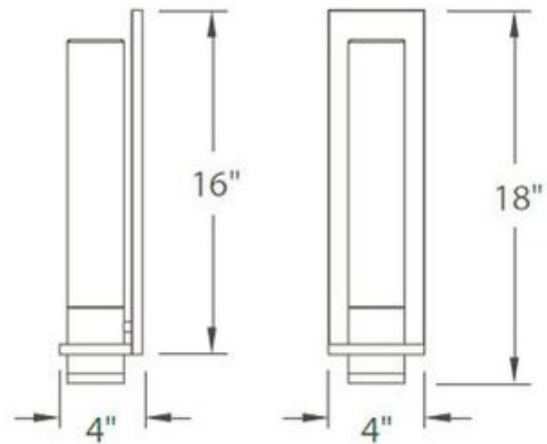

COMPANY

PROJECT

FIXTURE TYPE

APPROVED BY

DATE