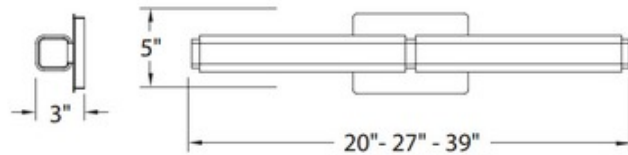

# Vogue Bathroom Vanity Light

**Description:**

The Vogue Wall Light features hand-blown etched Opal glass and expertly crafted hardware. Vogue slips into transitional, contemporary, and urban industrial decor plans with ease. Available in three sizes with a Satin Brass, Brushed Nickel, Bronze, or Chrome finish. Can be mounted vertically or horizontally.

Shown in: Bronze / Opal

**List Price:** \$373.75  
**Our Price:** \$299.00

**Shade Color:** Opal  
**Body Finish:** Bronze  
**Lamp:** 1 x LED/38W/120V LED  
**Wattage:** 38W  
**Dimmer:** Low Voltage Electronic  
**Dimensions:** 5"H x 27"W x 3"D