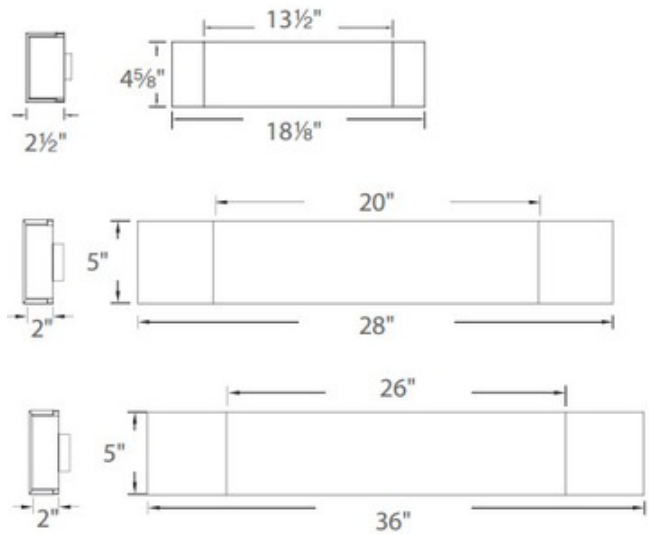

SHADE COLOR	White Mitered
BODY FINISH	Chrome
WATTAGE	41W
DIMMER	Low Voltage Electronic
DIMENSIONS	28"W x 5"H x 2.5"D
INTEGRATED LED MODULE	
LAMP	1 x LED/41W/120V LED

SPEC #

MFR201996