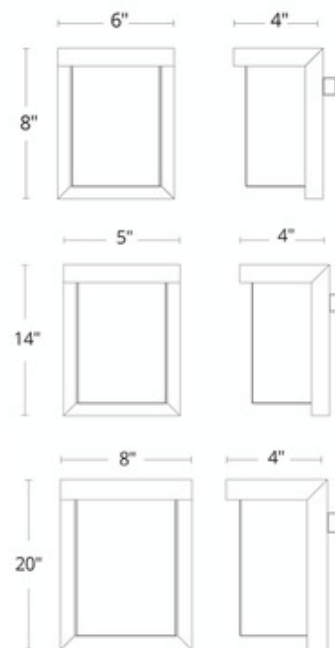

COMPANY	PROJECT	FIXTURE TYPE	APPROVED BY	DATE