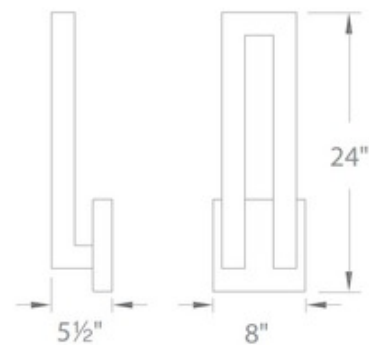

BRAND

Modern Forms

DESCRIPTION

Forq Outdoor Wall Sconce features a Black, Graphite or Bronze finish. Available in small and large sizes. One 22/33 watt, 120 volt 3000K 90CRI 1846/1546 lumens LED type bulb is included. Dimmable with a standard low voltage electronic dimmer, sold separately. Small is ADA compliant. ETL listed. Wet Location rated. Small: 5 inch width x 18 inch height x 4 inch depth. Large: 8 inch width x 24 inch height x 5.5 inch depth.

Shown in: Black

SHADE COLOR	N/A
BODY FINISH	Black
WATTAGE	22W
DIMMER	Low Voltage Electronic
DIMENSIONS	5"W x 18"H x 4"D
INTEGRATED LED MODULE	
LAMP	1 x LED/22W/120V LED

SPEC # MFR202142

COMPANY	PROJECT	FIXTURE TYPE	APPROVED BY	DATE