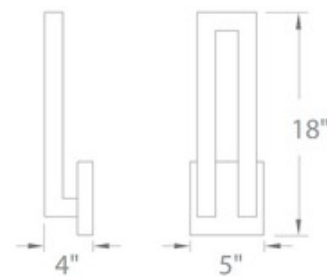

BRAND

Modern Forms

DESCRIPTION

Forq Outdoor Wall Sconce features a Black, Graphite or Bronze finish. Available in small and large sizes. One 22/33 watt, 120 volt 3000K 90CRI 1846/1546 lumens LED type bulb is included. Dimmable with a standard low voltage electronic dimmer, sold separately. Small is ADA compliant. ETL listed. Wet Location rated. Small: 5 inch width x 18 inch height x 4 inch depth. Large: 8 inch width x 24 inch height x 5.5 inch depth.

Shown in: Black

SHADE COLOR	N/A
BODY FINISH	Black
WATTAGE	22W
DIMMER	Low Voltage Electronic
DIMENSIONS	5"W x 18"H x 4"D
INTEGRATED LED MODULE	
LAMP	1 x LED/22W/120V LED

SPEC # MFR202142

COMPANY	PROJECT	FIXTURE TYPE	APPROVED BY	DATE