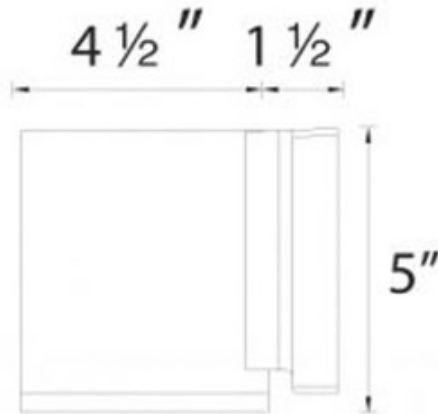

# Tube Dark Sky Outdoor Wall Sconce

**Description:**

Tube Dark Sky Outdoor Wall Sconce is available in a Brushed Aluminum, Black, White, Graphite or Bronze finish with Etched glass. One 18 watt, 120 volt, 3000K LED lamp is included. 5 inch width x 5 inch height x 6 inch depth. IP65 rated. Wet location listed and Dark Sky friendly.

Shown in: Brushed Aluminum / Etched

**List Price:** \$249.31  
**Our Price:** \$179.50

**Shade Color:** Etched  
**Body Finish:** Brushed Aluminum  
**Lamp:** 1 x LED/18W/120V LED  
**Wattage:** 18W  
**Dimmer:** Low Voltage Electronic  
**Dimensions:** 5"H x 5"W x 6"D