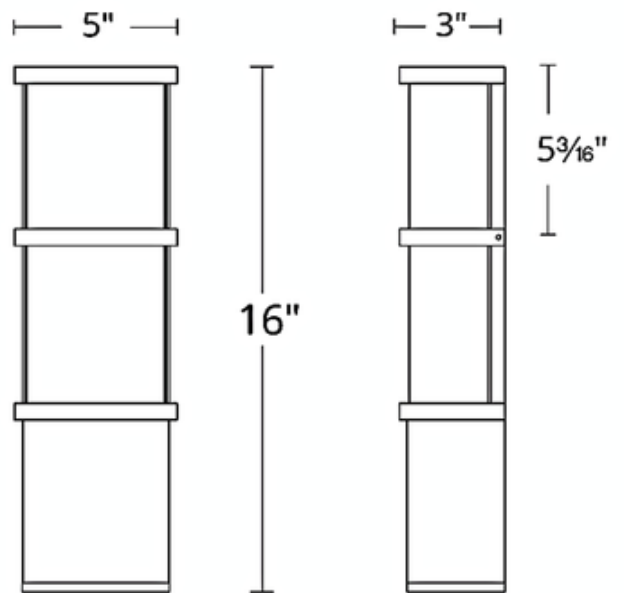

BRAND

Modern Forms

DESCRIPTION

The Elevation Outdoor Wall Sconce is available in a Bronze finish with white ceramic silk-screened mitered glass. Downward and indirect illumination. TRIAC and ELV dimming.

SHADE COLOR	White
BODY FINISH	Bronze
WATTAGE	25W
DIMMER	Low Voltage Electronic
DIMENSIONS	5"W x 22"H x 3"D
INTEGRATED LED MODULE	
LAMP	1 x LED/25W/120V LED

SPEC #

MFR202214

COMPANY

PROJECT

FIXTURE TYPE

APPROVED BY