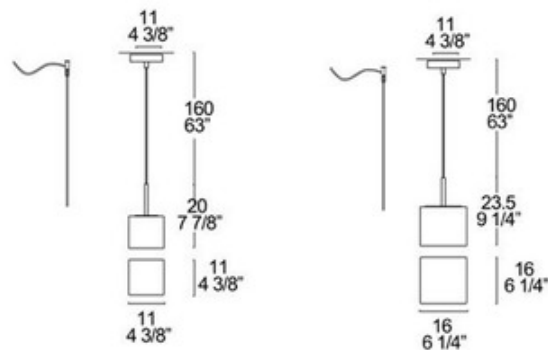

Cubi Pendant

Designer: Ufficio Stile

Description:

Cubi pendant features a satin finish layered and blown white glass diffuser with a grey lacquered metal finish. Pendant available in small (4.38 inch) and large (6.25 inch) size option. Available in a wall sconce, pendant, wall/ceiling mount, table and floor lamp. One 75 watt, JCD Type G9 or 100 watt, T4 DC Bayonet halogen lamp included. General light distribution. cUL listed. Made in Italy. Overall height is 63 inches. Small: 4.38 inch square x 7.88 inch height. Large: 6.25 inch square x 9.25 inch height.

Shown in: Grey / White

List Price: \$475.00
Our Price: \$342.00

Shade Color: White
Body Finish: Grey
Lamp: 1 x JCD/G9/75W/120V Halogen
Wattage: 75W
Dimmer: Incandescent
Dimensions: 4.38"L x 7.88"H x 4.38"W