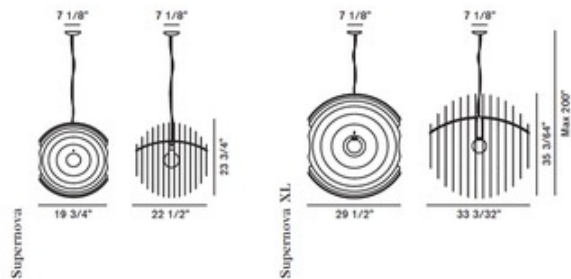

Supernova Suspension

Designer: Ferruccio Laviani

Description:

Supernova Suspension is constructed of a series of parallel matte aluminum pieces and has a chrome support. Available in satin aluminum or multi-color. Available in two size options. One 100 watt, 120 volt, G40 medium base incandescent lamp not included. Regular: 19.75 inch width x 23.75 inch height. X-Large: 29.5 inch width x 35.04 inch height x 33.09 inch length. Comes with 200 inches of cord. General light distribution. UL listed. Made in Italy.

Shown in: Chrome / Satin Aluminum

List Price: \$3002.50
Our Price: \$2402.00

Shade Color: Satin Aluminum
Body Finish: Chrome
Lamp: 1 x G40/Medium (E26)/100W/120V Incandescent
Wattage: 100W
Dimmer: Incandescent
Dimensions: 200"L x 23.75"H x 19.75"W