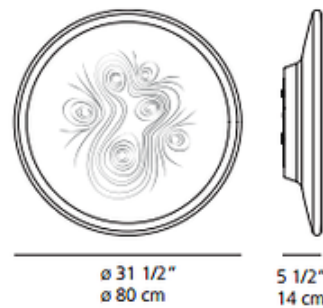

Nebula Wall / Ceiling Light

Designer: Ross Lovegrove

Description:

Nebula Wall / Ceiling Light features an opaline methacrylate diffuser with a Polished White finish. The undulating surface acts as a diffuser, dispersing light from a ring of embedded LEDs located in its circumference. Integrated 48 total watt LED light source. 31.5 inch diameter x 5.5 inch depth. UL listed.

Shown in: Polished White

List Price: \$2675.00
Our Price: \$2140.00

Shade Color: N/A
Body Finish: Polished White
Lamp: 1 x LED/48W/120V LED
Wattage: 48W
Dimmer: Not Dimmable
Dimensions: 31.5"H x 31.5"W x 5.5"D

Technical Information

Luminous Flux: 2102 lumens
Lumens/Watt: 43.79
Lamp Color: 2800 K
Color Rendering: 80 CRI
Lamp Life: 50000 hours

Fax: (773) 883-6131

Phone: 866-954-4489

Address: 1718 W. Fullerton Ave. Chicago IL 60614