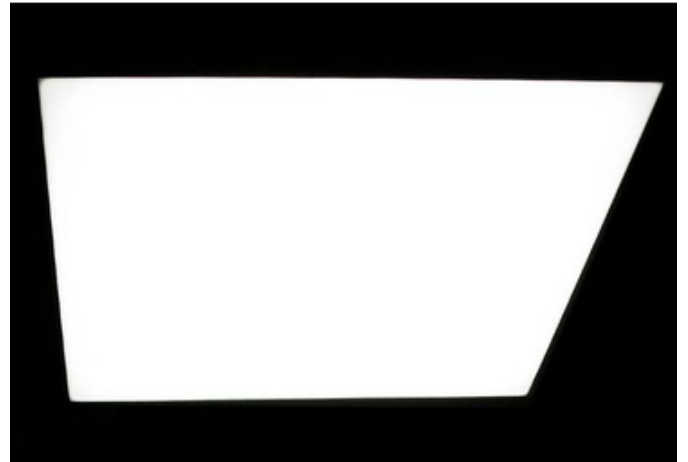

DESIGNER

ECCO Collection

BRAND

B.Lux

DESCRIPTION

L Flow Rectangle Flush Mount brings a sleek sophistication to any area. Features an Opal diffuser with Silver or White finishes. Available in two sizes. Four 28/80 watt, 120 volt T5 type G5 base fluorescent bulbs are required, but not included. UL listed. Medium: 47.25 inch width x 3.5 inch height x 35.5 inch depth. Large: 60 inch width x 3.5 inch height x 35.5 inch depth.

SHADE COLOR	Opal
BODY FINISH	White
WATTAGE	320W
DIMMER	Not Dimmable
DIMENSIONS	60"W x 3.5"H x 35.5"D
BULB NOT INCLUDED	
LAMP	4 x T5/G5/80W/120V Fluorescent

SPEC # BLX203874

COMPANY

PROJECT

FIXTURE TYPE

APPROVED BY