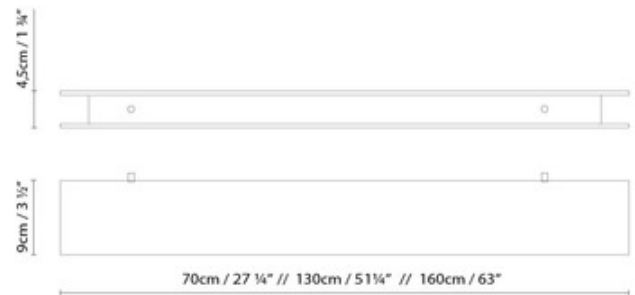

DESIGNER

David Abad

BRAND

B.Lux

DESCRIPTION

Marc C Ceiling Flush Mount offers a sleek design, featuring a linear silhouette composed of an aluminum frame with a polycarbonate shade, with a direct light source to provide excellent task lighting. Available in three sizes finished in Silver, Natural Oak, Satin Black, or Satin White. CE and cUL listed.

SHADE COLOR	Opal
BODY FINISH	Black
WATTAGE	35W
DIMMER	Not Dimmable
DIMENSIONS	67"W x 3.5"H
BULB NOT INCLUDED	
LAMP	1 x T5/G5/35W/120V Fluorescent

SPEC #

BLX203905

COMPANY

PROJECT

FIXTURE TYPE

APPROVED BY

DATE