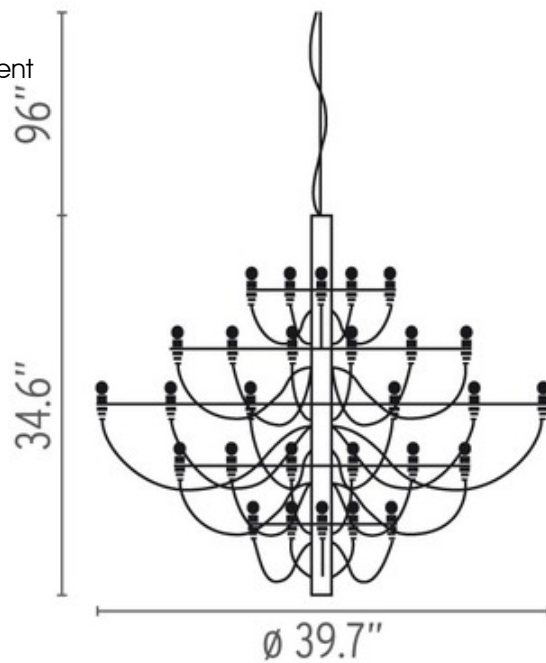

2097 Chandelier

**Designer:** Gino Sarfatti

**Description:**

2097 Chandelier features a Steel central structure with Chrome or Brass plated arms. Steel ceiling fitting and rose. 15 watt, 20 volt E14 Candelabra base Incandescent bulbs are included. Small: 35 inch diameter x 28 inch height x 124 inch overall length. Large: 39.7 inch diameter x 34.6 inch height x 130.6 inch overall length.

Shown in: Chrome

**List Price:** \$2850.00  
**Our Price:** \$2012.00

**Shade Color:** N/A  
**Body Finish:** Chrome  
**Lamp:** 30 x T5.5/E14 (European)/15W/120V Incandescent  
**Wattage:** 450W  
**Dimmer:** Incandescent  
**Dimensions:** 124"L x 28"H x 35"W

Product Number: <b>FLO2045</b>			
Company:		Fixture Type:	Date: May 24, 2018
Project:		Approved By:	

#0604SU-2097-03511-00CH

**Fax:** (773) 883-6131

**Phone:** 866-954-4489

**Address:** 1718 W. Fullerton Ave. Chicago IL 60614