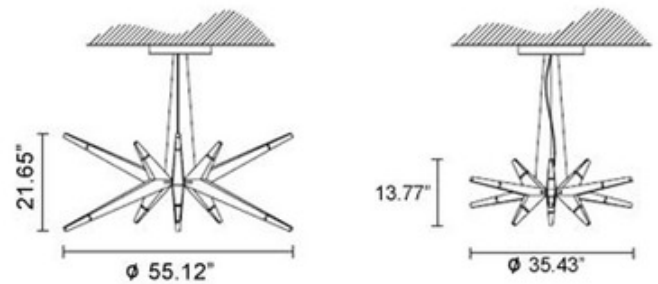

COMPANY	PROJECT	FIXTURE TYPE	APPROVED BY	DATE