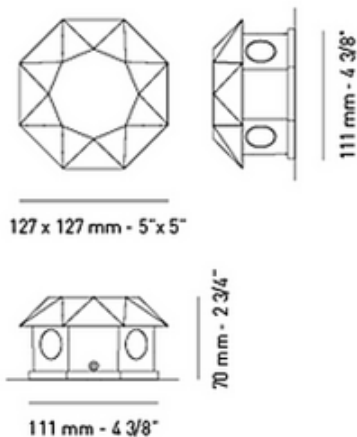

Technical Information

LUMINOUS FLUX	255 lumens
LUMENS/WATT	255.00
BEAM ANGLE	40°

SPEC # AXO206226

COMPANY	PROJECT	FIXTURE TYPE	APPROVED BY	DATE