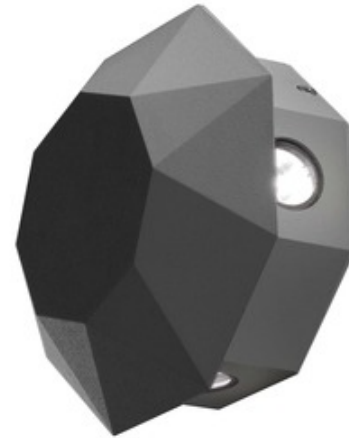

DESIGNER

Manuel Vivian

BRAND

Axolight

DESCRIPTION

Adamas 4 LED Outdoor Wall Lamp with 40 degree beam angle features a star shape fabricated in aluminium alloy with a wrinkled grey painted finish. Includes four 1 watt LEDs available in Warm White 4000K color temperature, 80CRI. Also suitable for indoor applications. ETL listed. ADA compliant. IP54 rated for wet locations where water splashing against the enclosure from any direction shall have no harmful effect. Dimensions: 5 inch width x 5 inch height x 2.75 inch depth. Includes 11 watt max 350mA Class 2 dimmable LED electronic power supply.

SHADE COLOR	N/A
BODY FINISH	Gray
WATTAGE	4W
DIMMER	Dimmable
DIMENSIONS	5"W x 5"H x 2.75"D
INTEGRATED LED MODULE	
LAMP	4 x LED/1W/120V LED

Technical Information

LUMINOUS FLUX	255 lumens
LUMENS/WATT	255.00
BEAM ANGLE	40°