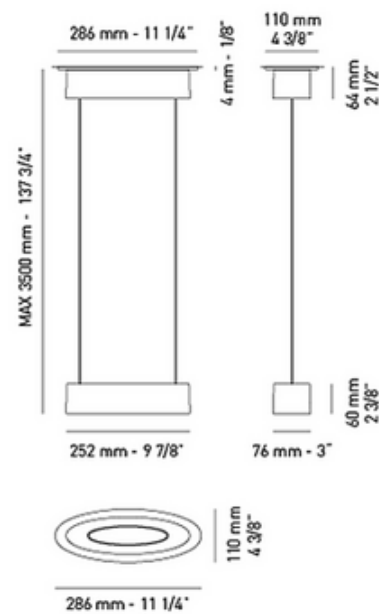

Technical Information

LAMP COLOR	3000K
COLOR RENDERING	80 CRI

SPEC # AXO206290

COMPANY	PROJECT	FIXTURE TYPE	APPROVED BY	DATE