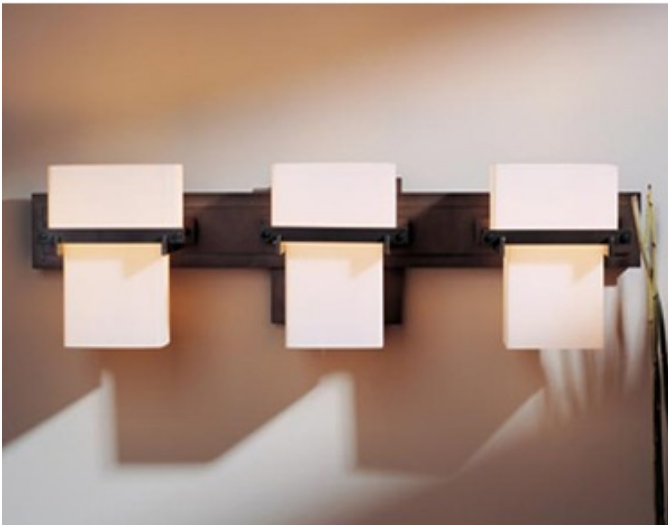

BRAND

Hubbardton Forge

SHADE COLOR	Pearl
BODY FINISH	Dark Smoke
WATTAGE	180W
DIMMER	Standard 120V
DIMENSIONS	24.5"W x 6"H x 7.2"D
BULB INCLUDED	
LAMP	3 x JCD/G9/60W/120V Halogen
SPEC #	HUB209082

COMPANY	PROJECT	FIXTURE TYPE	APPROVED BY	DATE