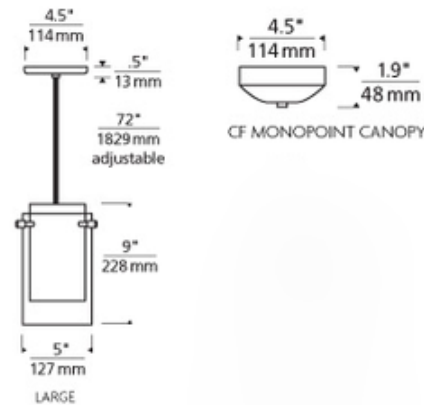

Echo Large Pendant

Description:

Echo Pendant features a transparent cylinder shade over a white case glass cylinder. Outer shade available in Amber, Aquamarine, Clear, Smoke or Steel Blue. Finish available in Black, Satin Nickel, White or Antique Bronze. Black, White and Satin Nickel finish options highlighted with Satin Nickel details and clear cable. Antique Bronze finish highlighted with Antique Bronze detail and brown cable. One 120 volt, 75 watt or equivalent A19 medium base lamp is included. Includes six feet of field-cutable suspension cable. ETL listed. 5 inch diameter x 9 inch height x 81 inch length.

Shown in: Satin Nickel / Amber

List Price: \$531.00
 Our Price: \$382.32

Shade Color: Amber
 Body Finish: Satin Nickel
 Lamp: 1 x A19/Medium (E26)/75W/120V Incandescent
 1 x A19/Medium (E26)/120V LED
 Wattage: 75W
 Dimmer: Incandescent
 Dimensions: 81"L x 9"H x 5"W