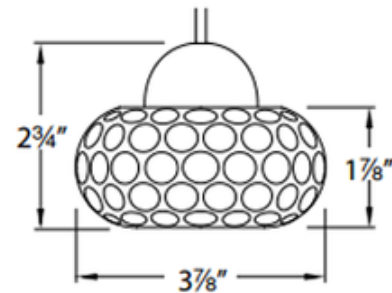

COMPANY	PROJECT	FIXTURE TYPE	APPROVED BY	DATE