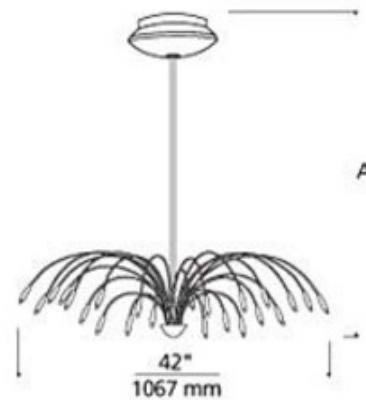

COMPANY	PROJECT	FIXTURE TYPE	APPROVED BY	DATE