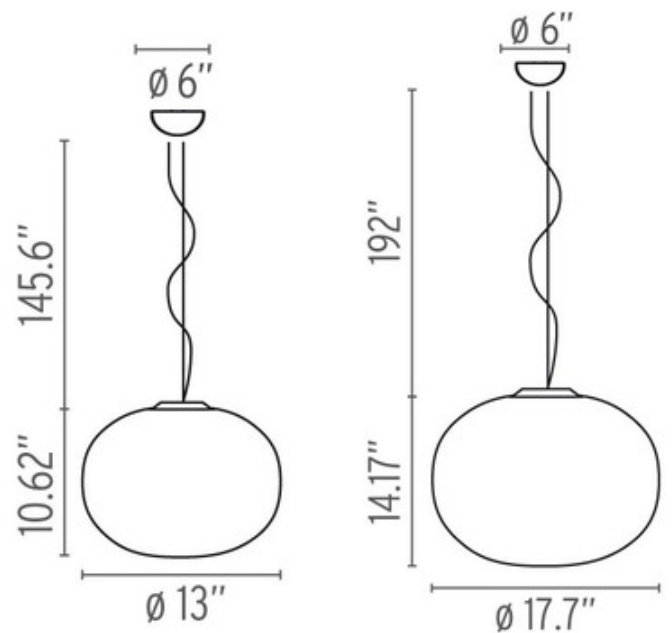

DESIGNER

Jasper Morrison

BRAND

FLOS

DESCRIPTION

The Glo-Ball S Pendant provides diffused light. The shade consists of hand blown, opal glass with a 145 inch steel suspension cable. One 100/150 watt, 120 volt medium base halogen bulb or one 26/42 watt 120 volt PL G24q-3 fluorescent bulb is included. S1: 13 inch width x 10.62 inch height x 156.22 inch overall length. S2: 17.7 inch width x 14.17 inch height x 206.17 inch overall length. UL listed.

*Shown in: Opal*

SHADE COLOR	Opal
BODY FINISH	N/A
WATTAGE	100W
DIMMER	Standard 120V
DIMENSIONS	156.22"L x 13"W x 10.62"H
BULB INCLUDED	
LAMP	1 x T8/Medium (E26)/100W/120V Halogen

SPEC #

FLO210555

COMPANY

PROJECT

FIXTURE TYPE

APPROVED BY

DATE