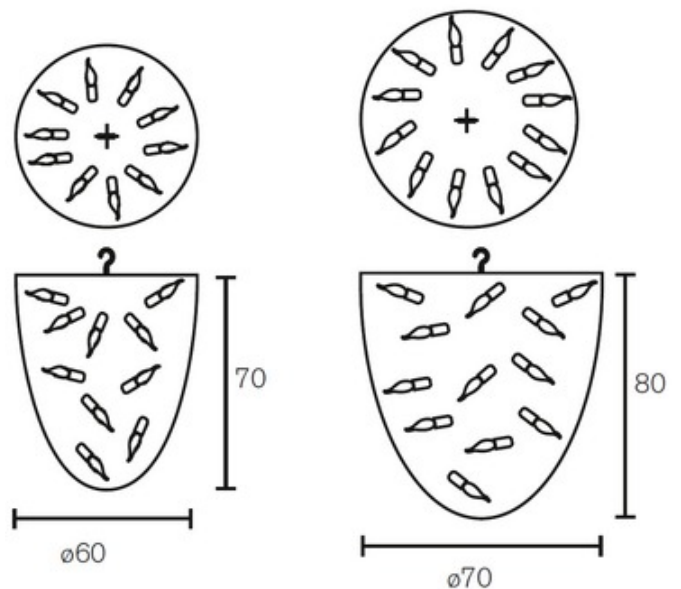

**DESIGNER** Annet van Egmond & William Brand  
**BRAND** Brand Van Egmond

**DESCRIPTION**

Love You Love You Not Conical Chandelier is made of steel roses and crystals symbolizing the thin line between love gained and love lost - she loves me, she loves me not... Note: Large version requires a special rated junction box for fixtures weighing over 50 pounds. Includes canopy cover for US junction box.

Shown in: Nickel / Crystal

**SHADE COLOR** Crystal  
**BODY FINISH** Nickel  
**WATTAGE** 60W  
**DIMMER** Standard 120V  
**DIMENSIONS** 67"L x 27.6"W x 31.5"H  
**BULB NOT INCLUDED**  
**LAMP** 12 x B10/Candelabra (E12)/5W/120V LED  
 12 x CA10/Candelabra (E12)/120V LED

*Technical Information*

**PRODUCT DIMENSIONS** Adjustable Chain Length: 66.9"

**SPEC #** BVE2111

COMPANY	PROJECT	FIXTURE TYPE	APPROVED BY	DATE