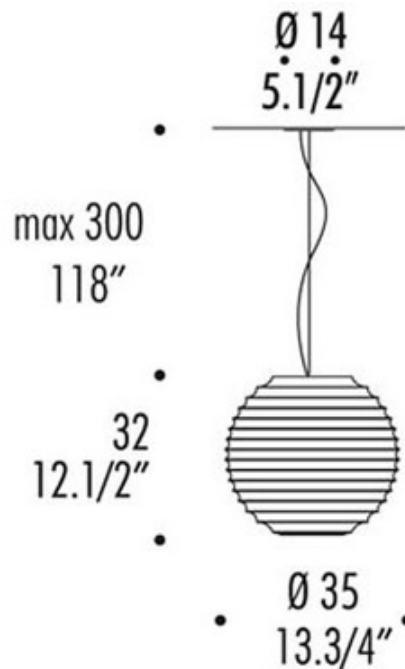

Modulo S35 Suspension

Designer: R. Toso & N. Massari & Associates

Description:

Modulo S35 suspension features a ribbed blown glass diffuser in gloss white accented with clear edges. Fixture available with incandescent or compact fluorescent lamping option. Canopy available with swag option. One 100 watt, 120 volt, A19 medium base incandescent lamp not included. General light distribution. c/UL listed. Made in Italy. 13.75 inch diameter x 12.5 inch height with an overall height of 118 inches.

Shown in: Brushed Chrome / Gloss White

List Price: \$1103.75
Our Price: \$883.00

Shade Color: Gloss White
Body Finish: Brushed Chrome
Lamp: 1 x A19/Medium (E26)/72W/120V Incandescent
Wattage: 72W
Dimmer: Incandescent
Dimensions: 12.5"H x 13.75"W