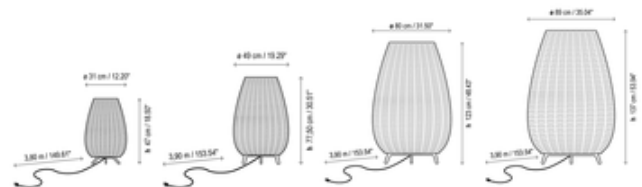

BRAND

Bover

DESCRIPTION

The Amphora Outdoor Plug-in Floor Lamp features a handwoven shade that is a subtle, tasteful tribute to the terracotta amphora vases used in gardens and terraces throughout the Mediterranean. The shade, made of recyclable, non-toxic synthetic polyethylene fiber, is combined with a UV-resistant polyethylene globe diffuser for a waterproof design that makes this the perfect lighting source for outdoor areas. This versatile lamp can be placed indoors or outdoors to provide a warm, ambient glow that highlights any occasion. This lamp does not have a switch. Available in four heights: 18.5 inches (Amphora), 30.51 inches (Amphora 01), 48.43 inches (Amphora 02) and 53.94 inches (Amphora 03). The 18.5 inch lamp has an integrated LED module, and the other sizes require two E26 medium base bulbs which are not included.

Shown in: Brown / Rattan Brown

SHADE COLOR	Rattan Brown
BODY FINISH	Brown
WATTAGE	20W
DIMMER	N/A
DIMENSIONS	31.5"W x 48.43"H
BULB NOT INCLUDED	
LAMP	2 x A19/Medium (E26)/10W/120V LED

SPEC # BOV213040

COMPANY	PROJECT	FIXTURE TYPE	APPROVED BY	DATE