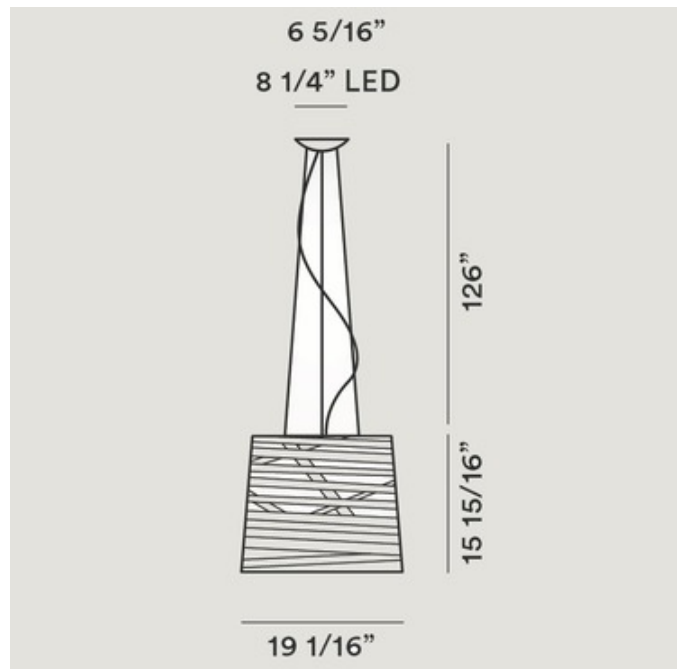

COMPANY

PROJECT

FIXTURE TYPE

APPROVED BY

DATE