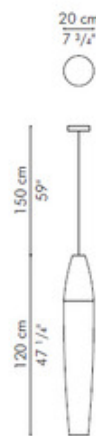

DESIGNER Kenneth Cobonpue
BRAND Kenneth Cobonpue

DESCRIPTION

The Biba Pendant, inspired by vibrant spiders and insects, features rattan vines carefully hand-dyed and tied to a highly durable metal frame and highlighted with black and orange accents.

Shown in: Black / Orange Rattan Vines

SHADE COLOR	N/A
BODY FINISH	Black / Orange Rattan Vines
WATTAGE	120W
DIMMER	Standard 120V
DIMENSIONS	7.75"W x 47.25"H
BULB NOT INCLUDED	
LAMP	2 x A19/Medium (E26)/60W/120V Incandescent 2 x A19/Medium (E26)/120V LED 2 x A19/Medium (E26)/60W/120V Incandescent
<i>Technical Information</i>	
PRODUCT DIMENSIONS	Adjustable Cord: 59"L
SPEC #	HIV214160

SMALL

1.25 kg / 2.76 lbs

MEDIUM

2.40 kg / 5 lbs

LARGE

3.70 kg / 8 lbs

COMPANY	PROJECT	FIXTURE TYPE	APPROVED BY	DATE