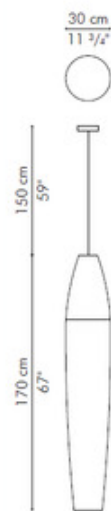

Shown in: Black / Orange Rattan Vines

SHADE COLOR	N/A
BODY FINISH	Black / Orange Rattan Vines
WATTAGE	120W
DIMMER	Standard 120V
DIMENSIONS	7.75"W x 47.25"H
BULB NOT INCLUDED	
LAMP	2 x A19/Medium (E26)/60W/120V Incandescent 2 x A19/Medium (E26)/120V LED 2 x A19/Medium (E26)/60W/120V Incandescent
<i>Technical Information</i>	
PRODUCT DIMENSIONS	Adjustable Cord: 59"L
SPEC #	HIV214160

SMALL

1.25 kg / 2.76 lbs

MEDIUM

2.40 kg / 5 lbs

LARGE

3.70 kg / 8 lbs

COMPANY	PROJECT	FIXTURE TYPE	APPROVED BY	DATE