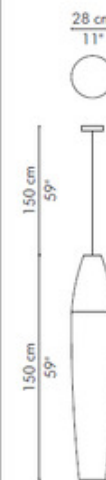

Shown in: Black / Orange Rattan Vines

SHADE COLOR	N/A
BODY FINISH	Black / Orange Rattan Vines
WATTAGE	120W
DIMMER	Standard 120V
DIMENSIONS	7.75"W x 47.25"H
BULB NOT INCLUDED	
LAMP	2 x A19/Medium (E26)/60W/120V Incandescent 2 x A19/Medium (E26)/120V LED 2 x A19/Medium (E26)/60W/120V Incandescent
<i>Technical Information</i>	
PRODUCT DIMENSIONS	Adjustable Cord: 59"L
SPEC #	HIV214160

SMALL

1.25 kg / 2.76 lbs

MEDIUM

2.40 kg / 5 lbs

LARGE

3.70 kg / 8 lbs

COMPANY	PROJECT	FIXTURE TYPE	APPROVED BY	DATE