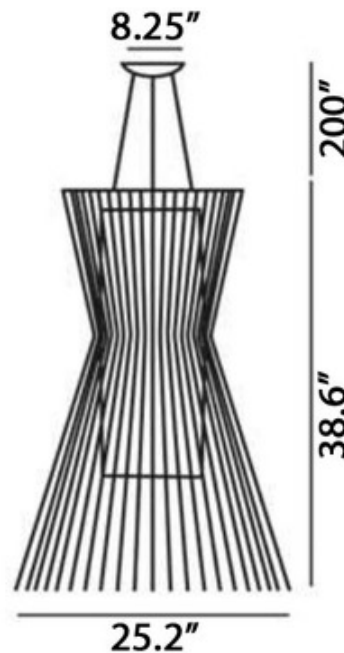

Allegro Vivace Suspension

Designer: Atelier OI

Description:

Allegro Vivace Suspension features a group of Copper lines that create an elegant, fascinating symphony in a suspended, almost magical equilibrium and give life to a new lamp designed to feature in large public and private spaces. Aluminium elements flow and combine together to give the lamp a light, bodiless effect. Allegro provides diffused and direct down light. Two lamping options. LED: Integrated 63 watt 120 volt LED light source. HAL: One 200 watt 120 volt T3 long RSC base halogen bulb and one 75 watt 120 volt PAR30 medium base bulb are required, but not included. Can be dual switched for independent light control. General light distribution. 25.2 inch width x 38.6 inch height x 200 inch adjustable length. UL listed.

Shown in: Copper

List Price: \$8762.50
Our Price: \$7010.00

Shade Color: N/A
Body Finish: Copper
Lamp: 1 x PAR30/Medium (E26)/75W/120V Halogen
 1 x T3LONG/RSC/200W/120V Halogen
Wattage: 275W
Dimmer: Incandescent
Dimensions: 200"L x 38.6"H x 25.2"W